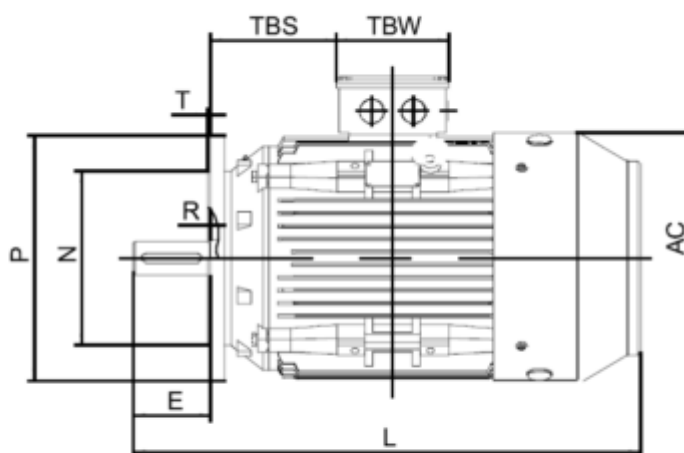

Data Sheet

Article number: 2502011022401

Description: Kleedrive T2C 132M2-2 11kW 2800 rpm
3x400/690V 50HZ IP55 B5 Eff=89.4%

Measures

AA = 263	K = Ø12	TBH = 134
AC = Ø259	L = 5005	TBS = 61.5
AD = 332	M = Ø265	TBW = 134
D = Ø38	N = Ø230	
E = 80	P = Ø300	
F = -	R = 0	
G = 33	S = 4	
HD = 200	T = 4xØ15	