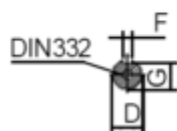

Data Sheet

Article number: 2502011022401

Description: Kleedrive T2C 132M2-2 11kW 2800 rpm
3x400/690V 50HZ IP55 B5 Eff=89.4%

Measures

AA = 263	K = Ø12	TBH = 134
AC = Ø259	L = 5005	TBS = 61.5
AD = 332	M = Ø265	TBW = 134
D = Ø38	N = Ø230	
E = 80	P = Ø300	
F = -	R = 0	
G = 33	S = 4	
HD = 200	T = 4xØ15	