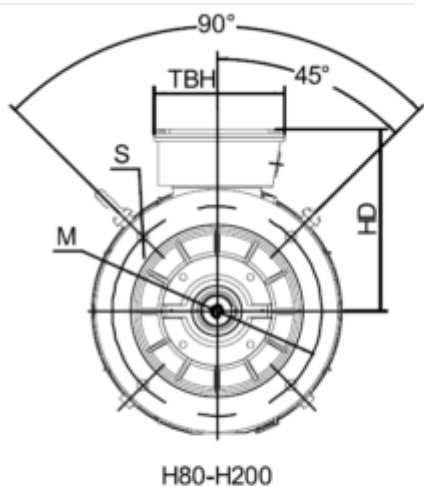

Data Sheet

Article number: 2502011022401

Description: Kleedrive T2C 132M2-2 11kW 2800 rpm
3x400/690V 50HZ IP55 B5 Eff=89.4%

Measures

AA = 263	K = Ø12	TBH = 134
AC = Ø259	L = 5005	TBS = 61.5
AD = 332	M = Ø265	TBW = 134
D = Ø38	N = Ø230	
E = 80	P = Ø300	
F = -	R = 0	
G = 33	S = 4	
HD = 200	T = 4xØ15	